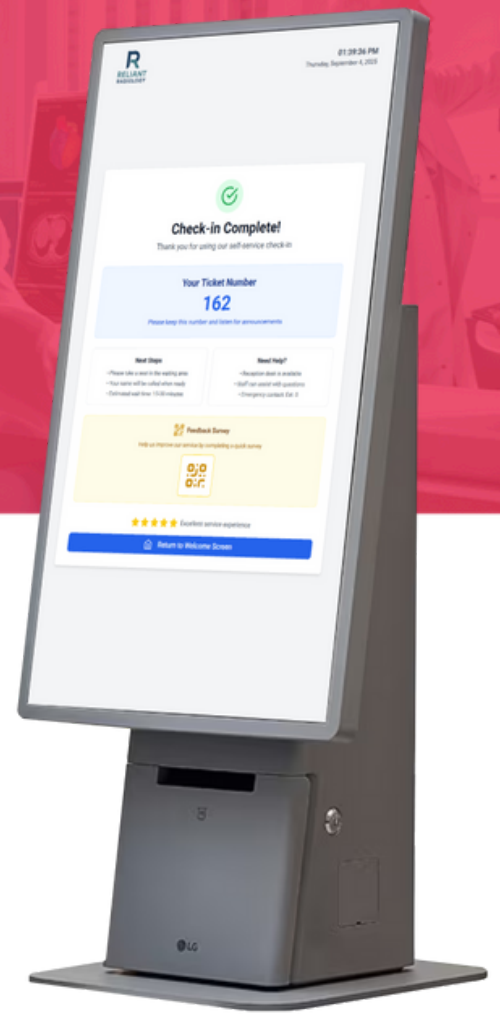

27KC3P-M

27-INCH FULL HD TOUCH DISPLAY

MODULAR KIOSK

REDEFINING THE FUTURE OF SELF-SERVICE

The LG 27KC3P-M is more than just a kiosk, it's a powerful modular solution designed to deliver convenience, efficiency, and a premium customer experience. With a sleek 27-in full HD display, flexible modular design, and reliable performance, this kiosk empowers businesses to simplify interactions, reduce wait times, and enhance engagement in retail, hospitality, healthcare, and beyond.

Modular Design

Versatile Stand

Windows OS

Display Orientation

Serviceability

* Counter-Top installation examples

Touch Computer Kiosk	Counter-Top	QR/Barcode Scanner
27KC3P-M	ACC-ST-KC3P	ACC-PS-KC3P
		

27KC3P-M

27-INCH FULL HD
TOUCH DISPLAY

MODULAR KIOSK

LG MODULAR KIOSK

The LG Kiosk modular features customizable peripherals for enhanced user experience and functionality. Its adjustable display supports both landscape and portrait modes, with simplified USB-C connections on all bezel sides. Available in three stand options including Back-to-Back Stand that adapts seamlessly to various retail environments.

The 27-inch full HD screen can be positioned in either portrait or landscape orientation, ensuring the best fit for your space and creating an optimal user experience.

OPTIMIZED SERVICEABILITY

Designed with maintenance in mind, the kiosk allows for fast access to internal components, reducing downtime and ensuring smooth operations at all times.